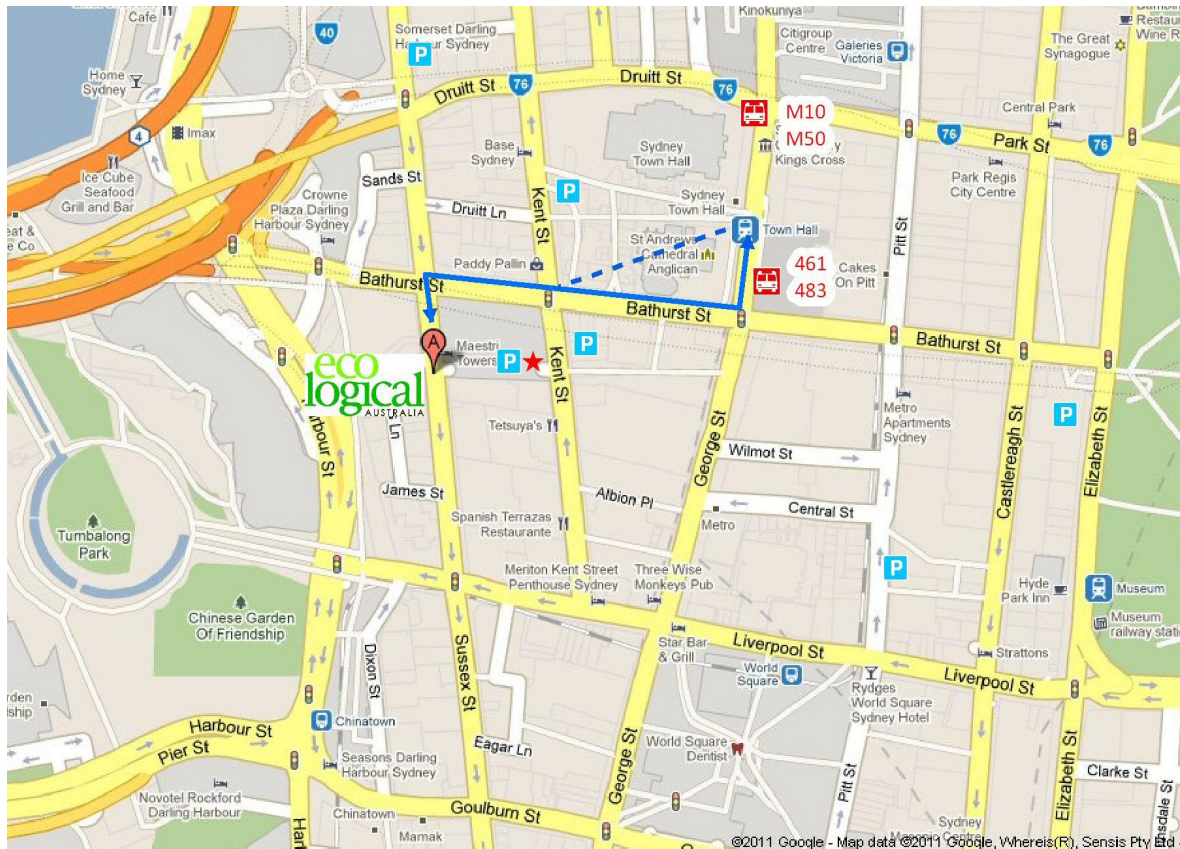

Training Facilities

ELA offers most of its training courses from its Sussex Street office in Sydney's CBD. The training room is purpose designed with a flexible layout and can accommodate up to 16 participants in air conditioned comfort. Depending on the duration of courses, course fees include morning and afternoon tea and a hot/cold lunch. Dietary requirements can be accommodated (please indicate on course enrolment form).

Where to find us

Our training facilities are located at 299 Sussex St. Sydney on Level 6.

You can contact us on (02) 8536 8650 or fax us on (02) 9993 0573

Transport:

Nearest Train Station: Town Hall Station (route marked in blue on the map – Town Hall Square underpass is shown as dashed line)

- M10 (Maroubra Junction – Leichhardt – Maroubra Junction) – Nearest stop is Sydney Town Hall Interchange
- M50 (Coogee – Drummoyne – Coogee) – Nearest stop is Sydney Town Hall Interchange
- 461 (Burwood – City – Burwood) – Nearest stop is George Street, near Bathurst Street
- 483 (Strathfield Station – City – Strathfield Station) – Nearest stop is George Street, near Bathurst Street

Parking:

Nearby parking stations are symbolised by a “P” on the map. The parking station at 521 Kent St. (marked with the red star) has an early bird daily rate of \$17.00.

Accommodation:

There are a number of accommodation choices in the vicinity of the Eco Logical Australia training facilities. Below are a number of nearby hotels.